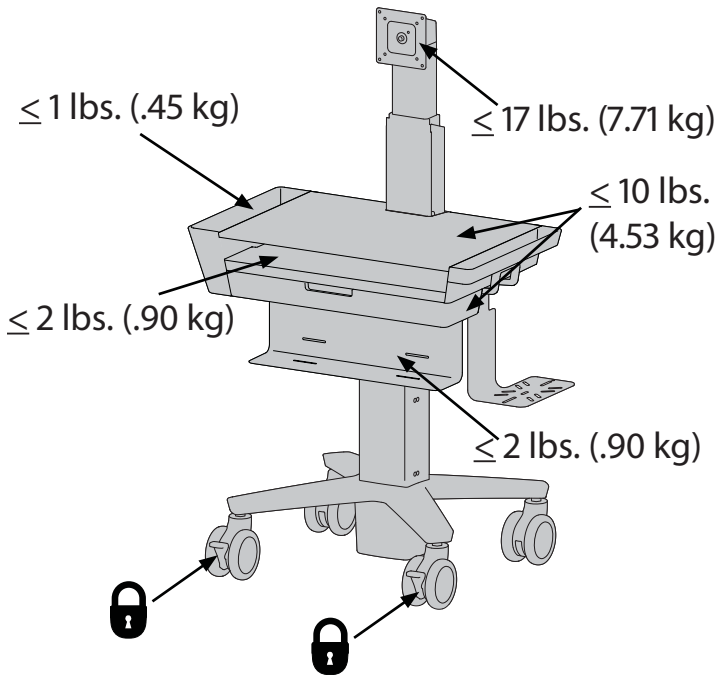

CareFit™ Slim LCD Cart with Drawer

DIMENSIONS

© 2018 Ergotron, Inc. rev. 05/24/2019 DIM-CFSlimLCDCartDeluxe Content is subject to change without notification

Americas Sales and Corporate Headquarter	EMEA Sales	APAC Sales	Worldwide OEM Sales
St. Paul, MN USA (800) 888-8458 +1-651-681-7600 www.ergotron.com sales@ergotron.com	Amersfoort, The Netherlands +31 33 45 45 600 www.ergotron.com info.eu@ergotron.com	Tokyo, Japan www.ergotron.com apaccustomerservice@ergotron.com	www.ergotron.com info.oem@ergotron.com

CareFit™ Slim LCD Cart with Drawer

WEIGHT CAPACITY

RANGE OF MOTION

© 2018 Ergotron, Inc. rev. 05/24/2019 DIM-CFSlimLCDCartDeluxe Content is subject to change without notification

Americas Sales and Corporate Headquarter