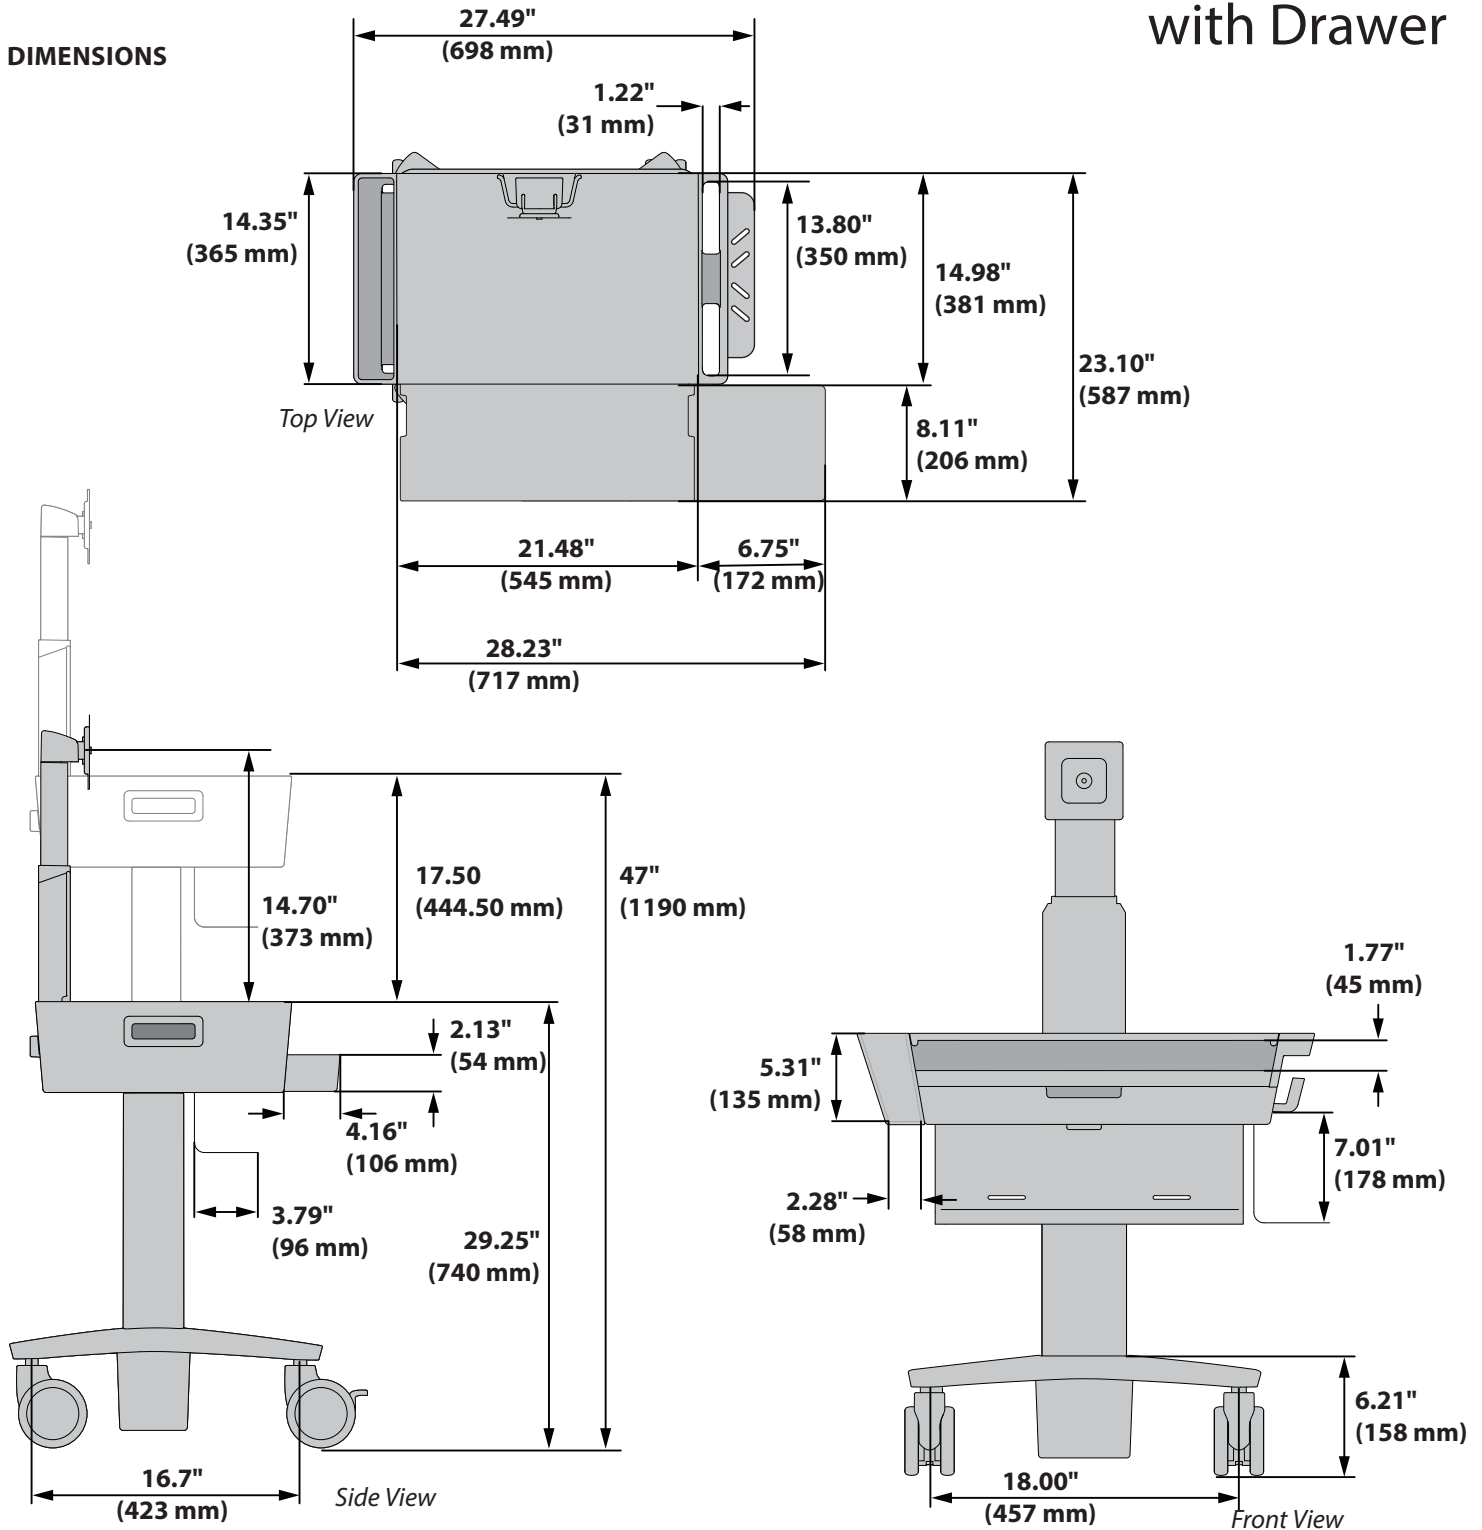

CareFit™ Slim LCD Cart with Drawer

DIMENSIONS

© 2018 Ergotron, Inc. rev. 05/24/2019 DIM-CFSlimLCDCartDeluxe Content is subject to change without notification

Americas Sales and Corporate Headquarter	EMEA Sales	APAC Sales	Worldwide OEM Sales
St. Paul, MN USA (800) 888-8458 +1-651-681-7600 www.ergotron.com sales@ergotron.com	Amersfoort, The Netherlands +31 33 45 45 600 www.ergotron.com info.eu@ergotron.com	Tokyo, Japan www.ergotron.com apaccustomerservice@ergotron.com	www.ergotron.com info.oem@ergotron.com

CareFit™ Slim LCD Cart with Drawer

WEIGHT CAPACITY

RANGE OF MOTION

© 2018 Ergotron, Inc. rev. 05/24/2019 DIM-CFSlimLCDCartDeluxe Content is subject to change without notification

Americas Sales and Corporate Headquarter