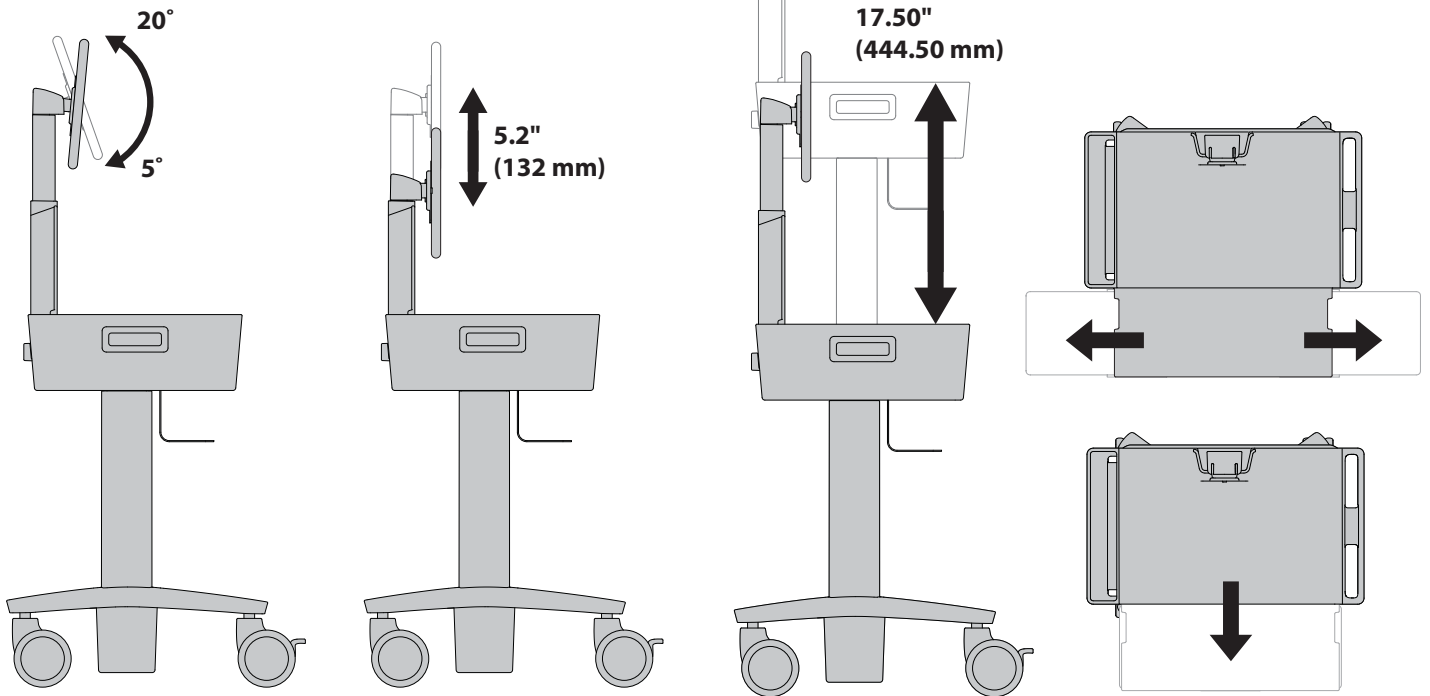

CareFit™ Slim LCD Cart with Drawer

DIMENSIONS

© 2018 Ergotron, Inc. rev. 05/24/2019 DIM-CFSlimLCDCartDeluxe Content is subject to change without notification

Americas Sales and Corporate Headquarter	EMEA Sales	APAC Sales	Worldwide OEM Sales
St. Paul, MN USA (800) 888-8458 +1-651-681-7600 www.ergotron.com sales@ergotron.com	Amersfoort, The Netherlands +31 33 45 45 600 www.ergotron.com info.eu@ergotron.com	Tokyo, Japan www.ergotron.com apaccustomerservice@ergotron.com	www.ergotron.com info.oem@ergotron.com

CareFit™ Slim LCD Cart with Drawer

WEIGHT CAPACITY

RANGE OF MOTION

© 2018 Ergotron, Inc. rev. 05/24/2019 DIM-CFSlimLCDCartDeluxe Content is subject to change without notification

Americas Sales and Corporate Headquarter