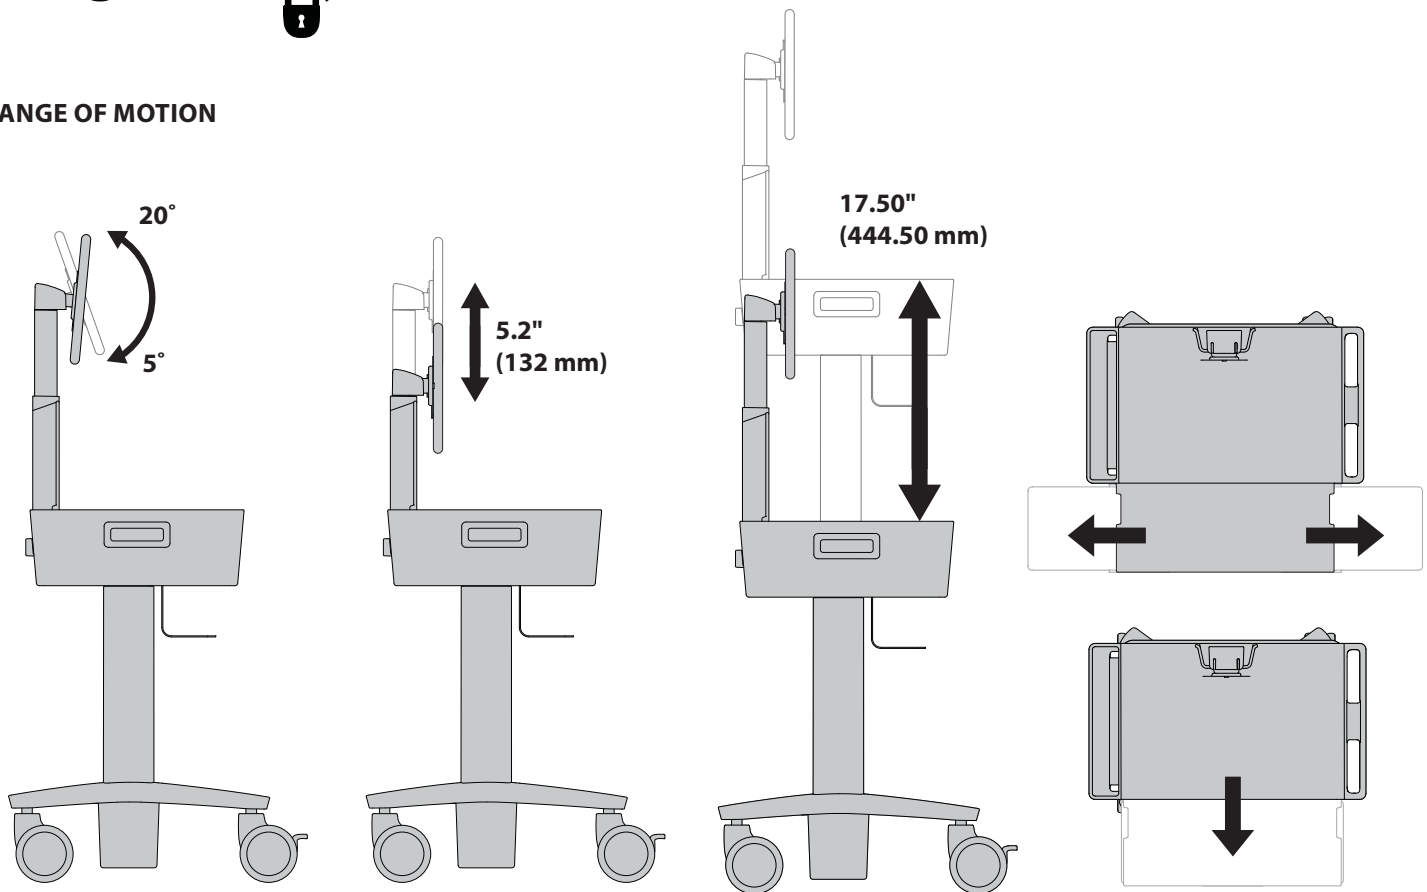

CareFit™ Slim LCD Cart

DIMENSIONS

© 2018 Ergotron, Inc. rev. 05/24/2019 DIM-CFSlimLCDCart Content is subject to change without notification

Americas Sales and Corporate Headquarter	EMEA Sales	APAC Sales	Worldwide OEM Sales
St. Paul, MN USA '800) 888-8458 +1-651-681-7600 www.ergotron.com sales@ergotron.com	Amersfoort, The Netherlands +31 33 45 45 600 www.ergotron.com info.eu@ergotron.com	Tokyo, Japan www.ergotron.com apaccustomerservice@ergotron.com	www.ergotron.com info.oem@ergotron.com

CareFit™ Slim LCD Cart

RANGE OF MOTION

© 2018 Ergotron, Inc. rev. 05/24/2019 DIM-CFSlimLCDCart Content is subject to change without notification

Americas Sales and Corporate Headquarter

St. Paul, MN USA
 (800) 888-8458
 +1-651-681-7600
 www.ergotron.com
 sales@ergotron.com