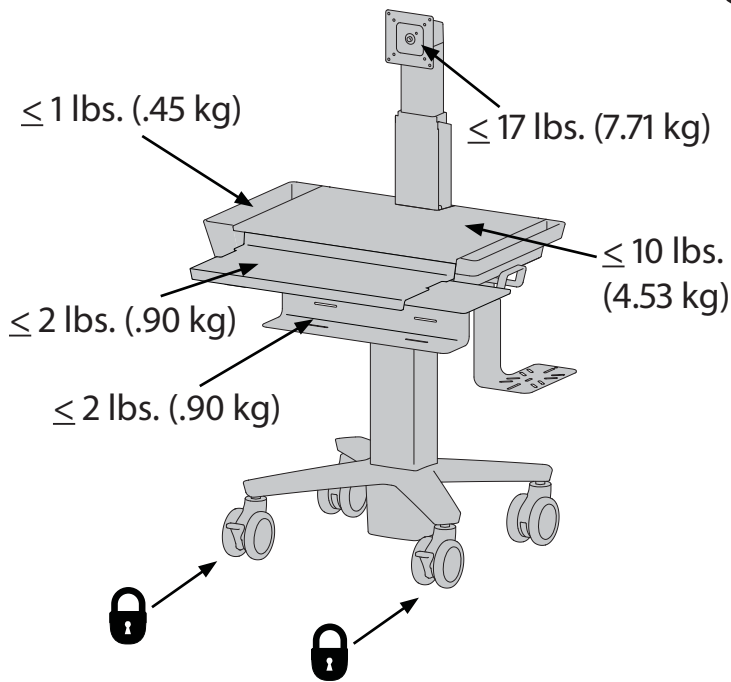

CareFit™ Slim LCD Cart

DIMENSIONS

© 2018 Ergotron, Inc. rev. 05/24/2019 DIM-CFSlimLCDCart Content is subject to change without notification

Americas Sales and Corporate Headquarter	EMEA Sales	APAC Sales	Worldwide OEM Sales
St. Paul, MN USA '800) 888-8458 +1-651-681-7600 www.ergotron.com sales@ergotron.com	Amersfoort, The Netherlands +31 33 45 45 600 www.ergotron.com info.eu@ergotron.com	Tokyo, Japan www.ergotron.com apaccustomerservice@ergotron.com	www.ergotron.com info.oem@ergotron.com

CareFit™ Slim LCD Cart

RANGE OF MOTION

© 2018 Ergotron, Inc. rev. 05/24/2019 DIM-CFSlimLCDCart Content is subject to change without notification

Americas Sales and Corporate Headquarter

St. Paul, MN USA
 (800) 888-8458
 +1-651-681-7600
 www.ergotron.com
 sales@ergotron.com