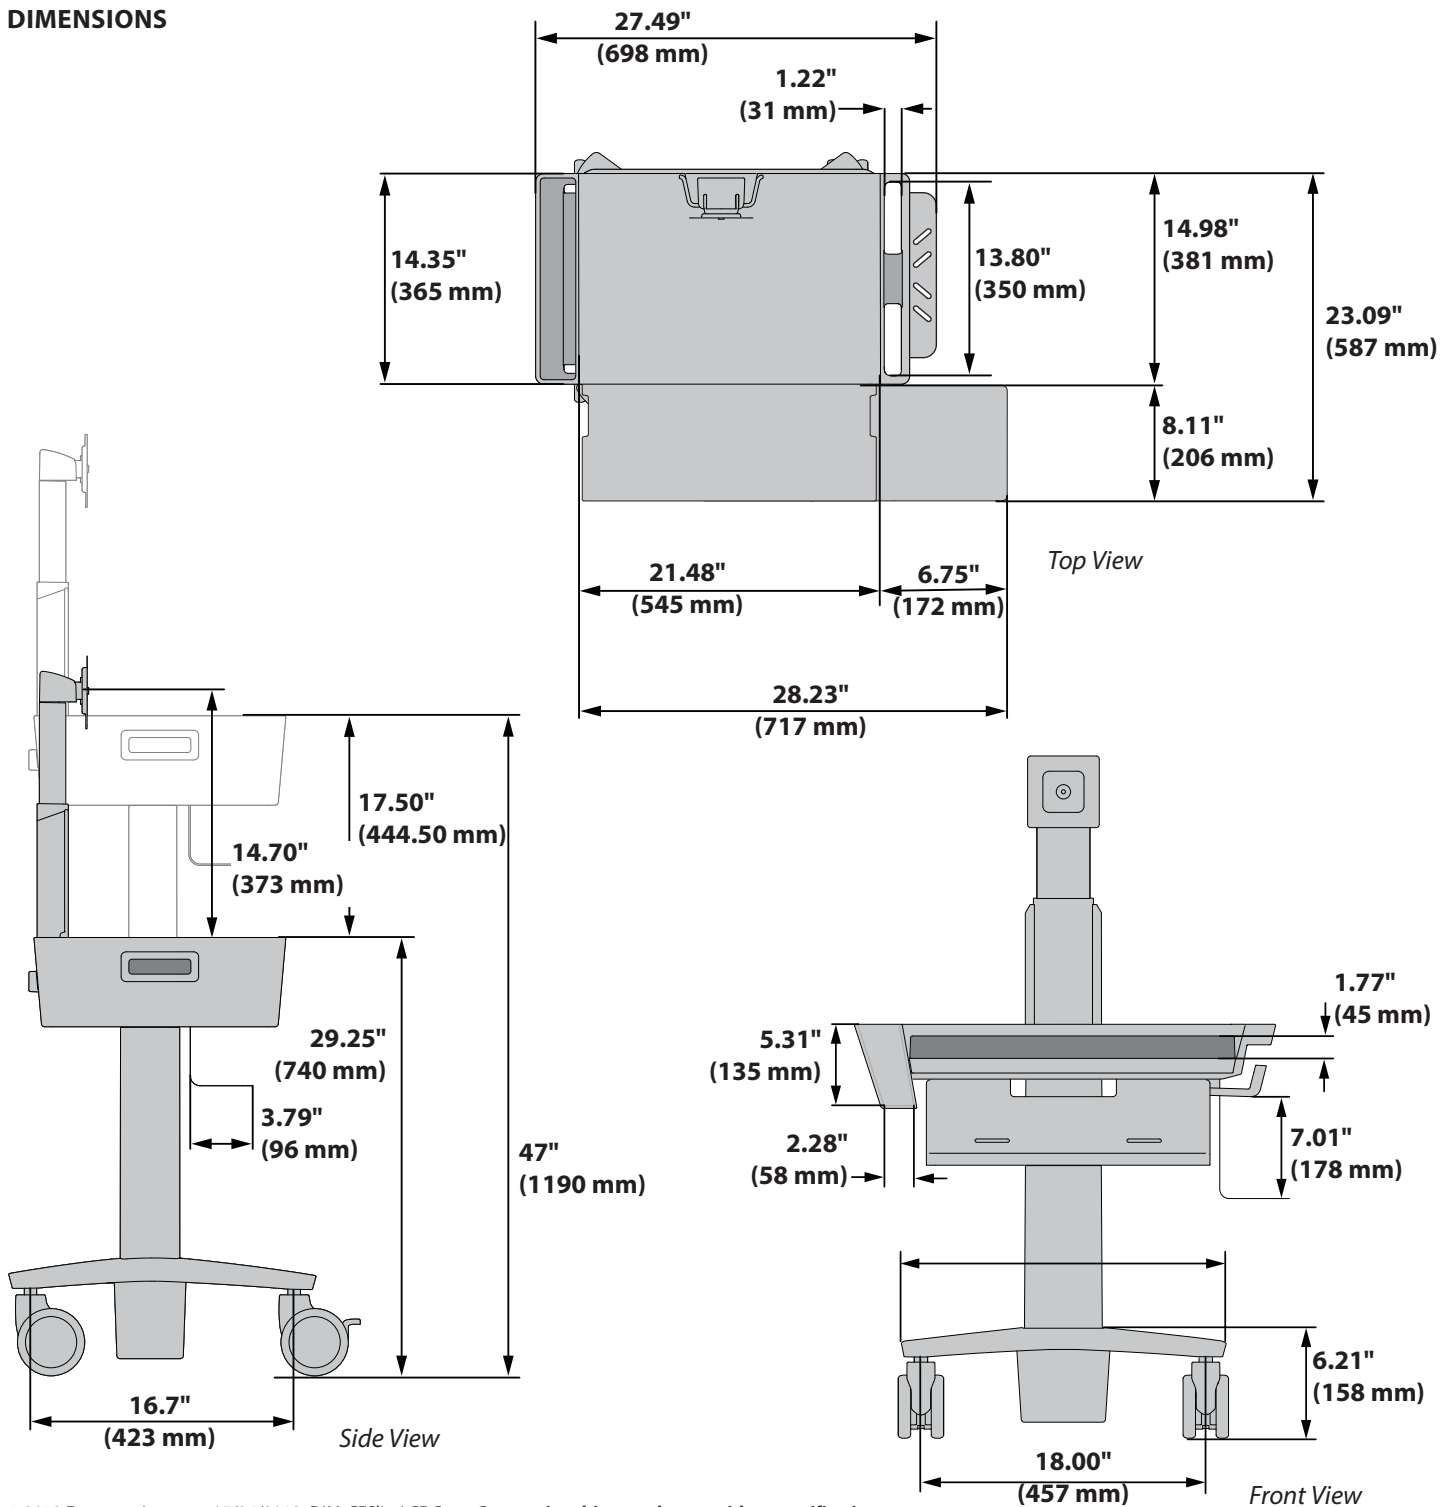

CareFit™ Slim LCD Cart

DIMENSIONS

© 2018 Ergotron, Inc. rev. 05/24/2019 DIM-CFSlimLCDCart Content is subject to change without notification

Americas Sales and Corporate Headquarter	EMEA Sales	APAC Sales	Worldwide OEM Sales
St. Paul, MN USA '800) 888-8458 +1-651-681-7600 www.ergotron.com sales@ergotron.com	Amersfoort, The Netherlands +31 33 45 45 600 www.ergotron.com info.eu@ergotron.com	Tokyo, Japan www.ergotron.com apaccustomerservice@ergotron.com	www.ergotron.com info.oem@ergotron.com

CareFit™ Slim LCD Cart

RANGE OF MOTION

© 2018 Ergotron, Inc. rev. 05/24/2019 DIM-CFSlimLCDCart Content is subject to change without notification

Americas Sales and Corporate Headquarter

St. Paul, MN USA
 (800) 888-8458
 +1-651-681-7600
 www.ergotron.com
 sales@ergotron.com